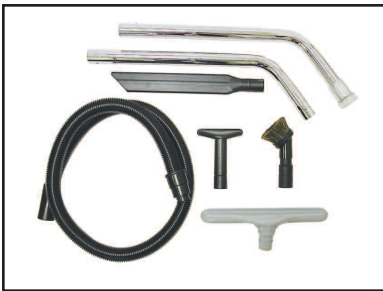

PULLMAN-HOLT

P7 PorterVac

Features:

Carrying handle - for easy lifting and transportation

Padded shoulder & waist straps
- for comfortable, continuous operation

Blower adapter - replaces exhaust filter grill and converts vacuum into a blower.

Snap on lid - easy to remove and replace. Allows hose to be moved for either right or left handed operation. (B100361)

Four-stage filtration system - includes HEPA media.

Exhaust filter - blows exhaust away from operator and reduces noise.

Tools & Accessories:

P7 Tool Kit - B200650 (Included in vacuum)

1.5" steel double bend wand (B521007)
hose (B200655)
carpet tool (B527096)
crevice tool (B701615)
dusting brush (B000394)
upholstery tool (B701613)