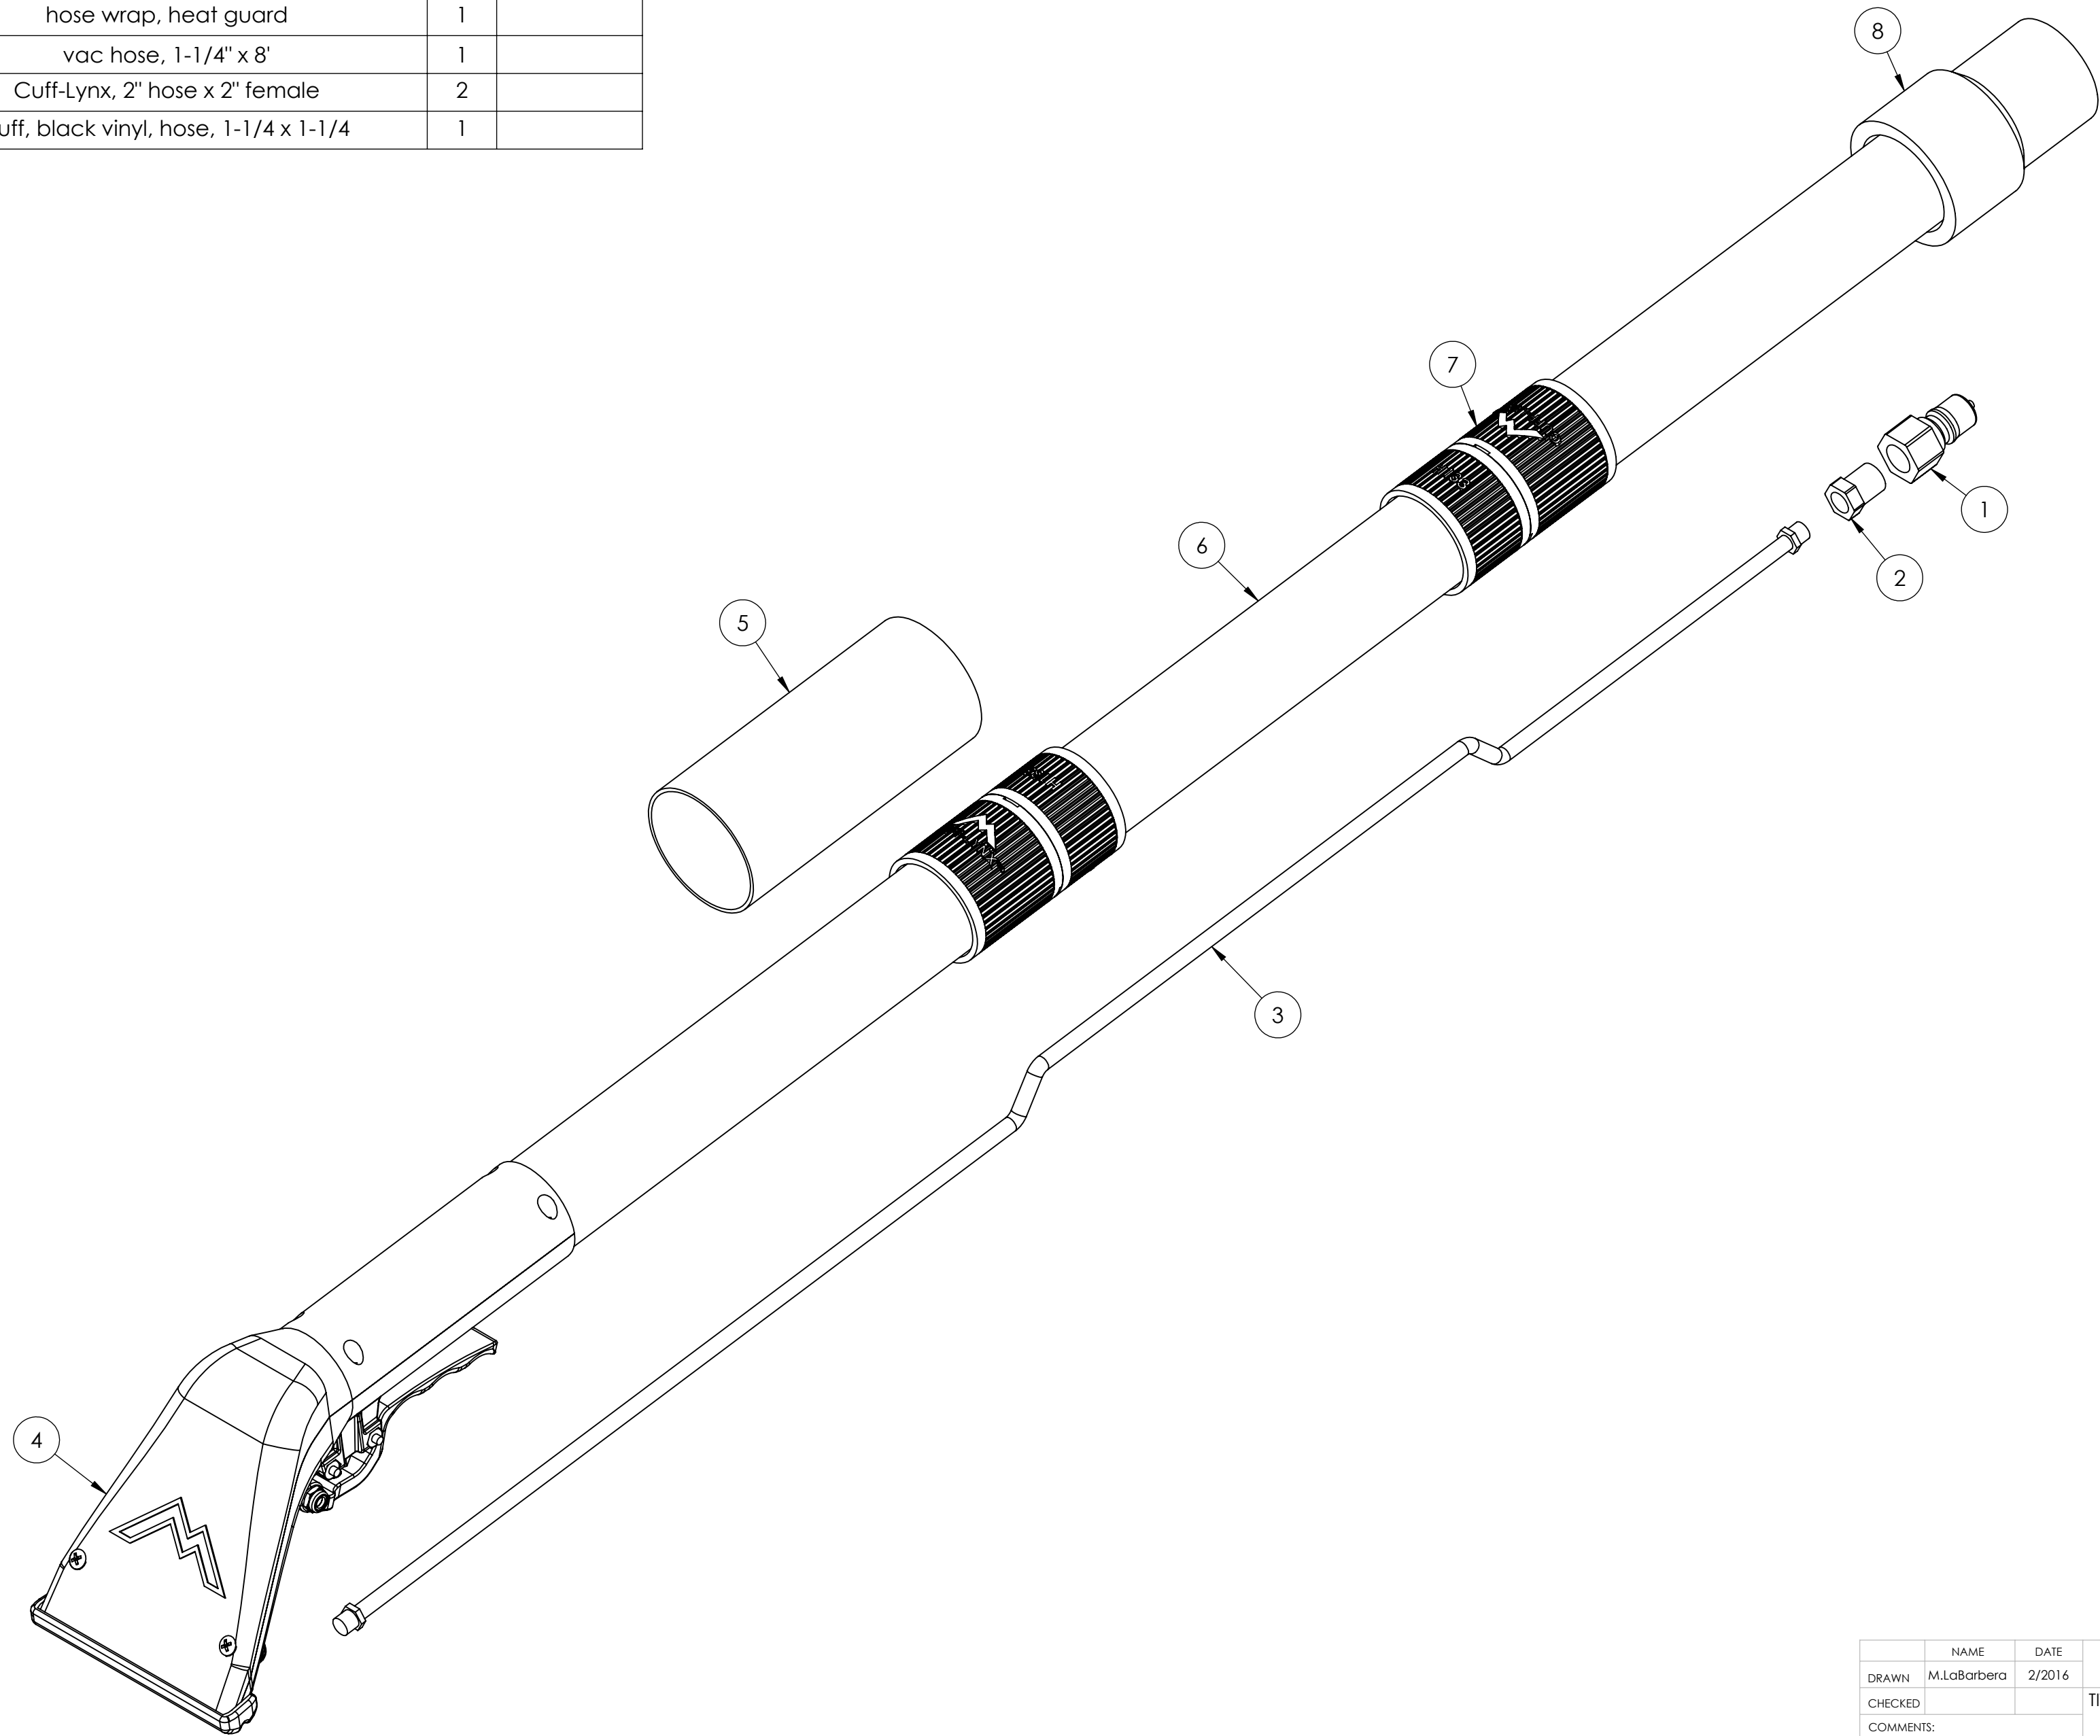

ITEM NO.	PART NO.	DESCRIPTION	QTY.
1	B101	qd, brass, 1/4" m	1
2	B104	bushing, brass, 1/4" mpt x 1/8" f	1
3	AH135	sol hose, 1/9" x 97", (OAL), m	1
4	8400P	Air Lite	1
5	G079	hose wrap, heat guard	1
6	H360	vac hose, 1-1/4" x 8'	1
7	H133	Cuff-Lynx, 2" hose x 2" female	2
8	H943	cuff, black vinyl, hose, 1-1/4 x 1-1/4	1

	NAME	DATE	
DRAWN	M.LaBarbera	2/2016	858-679-1191
CHECKED			TITLE:
COMMENTS:	Spotter II		
SIZE	DWG. NO.	REV	
C	S-300H	OD	
SCALE: 1:16	DO NOT SCALE DRAWING	SHEET 3 OF 3