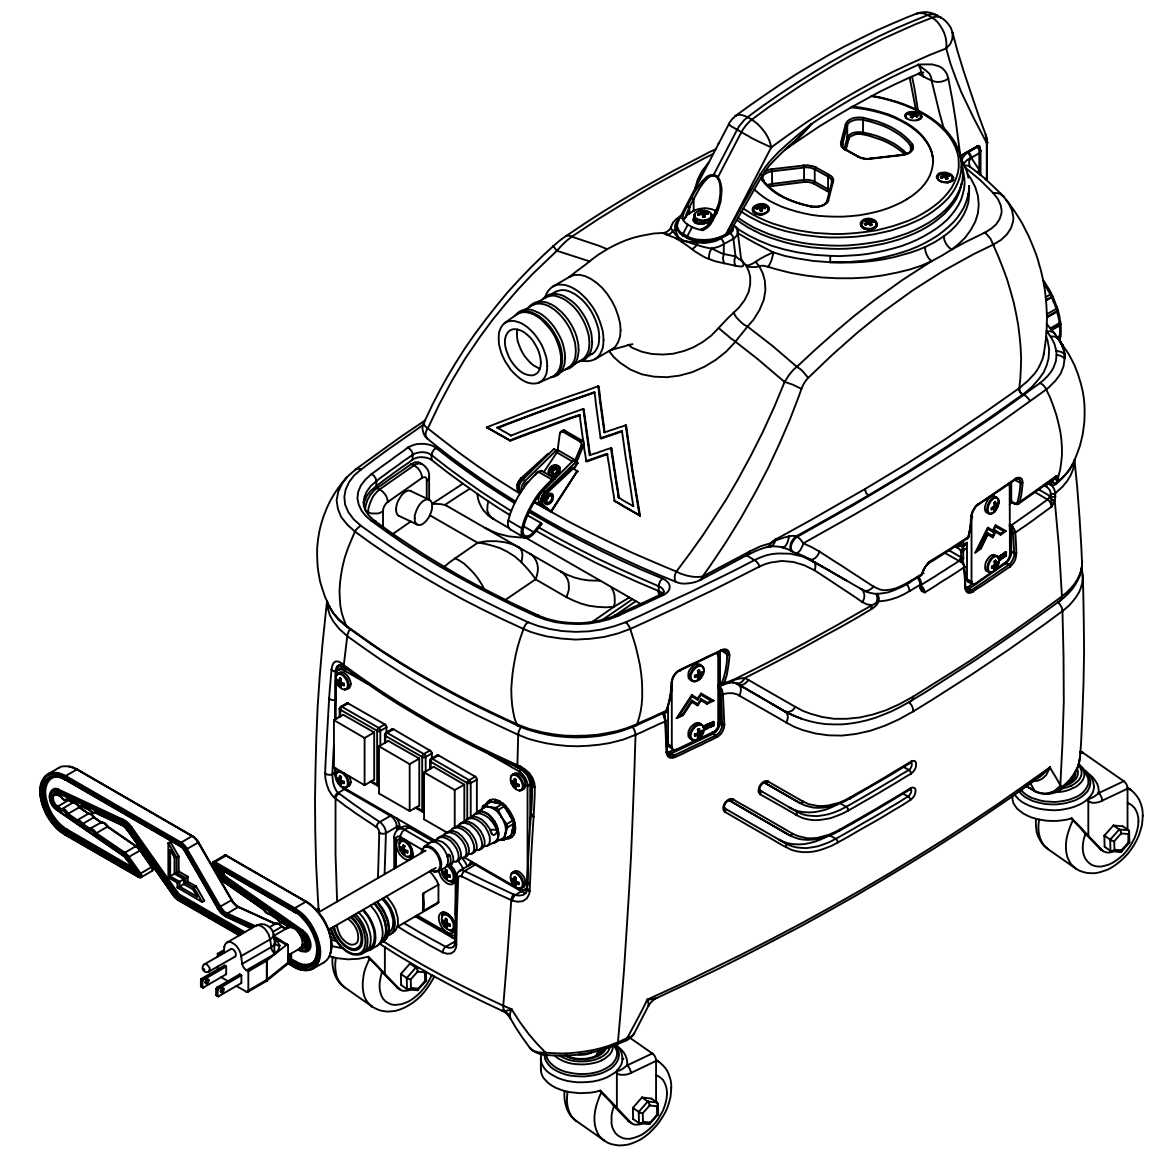

ITEMS NOT SHOWN

PART NO.	DESCRIPTION	QTY.
E631	power cord, ext, blue lit, 25', 12/3	1

REVISIONS			
REV.	DESCRIPTION	DATE	APPROVED
OD	ORIGINAL DRAFT	2/2016	JFL

NAME	DATE	858-679-1191	
DRAWN M.LaBarbera	2/2016	TITLE:	
CHECKED		Spotter II	
COMMENTS:		SIZE DWG. NO.	REV
		C S-300H	OD
		SCALE: 1:16	DO NOT SCALE DRAWING SHEET 1 OF 3