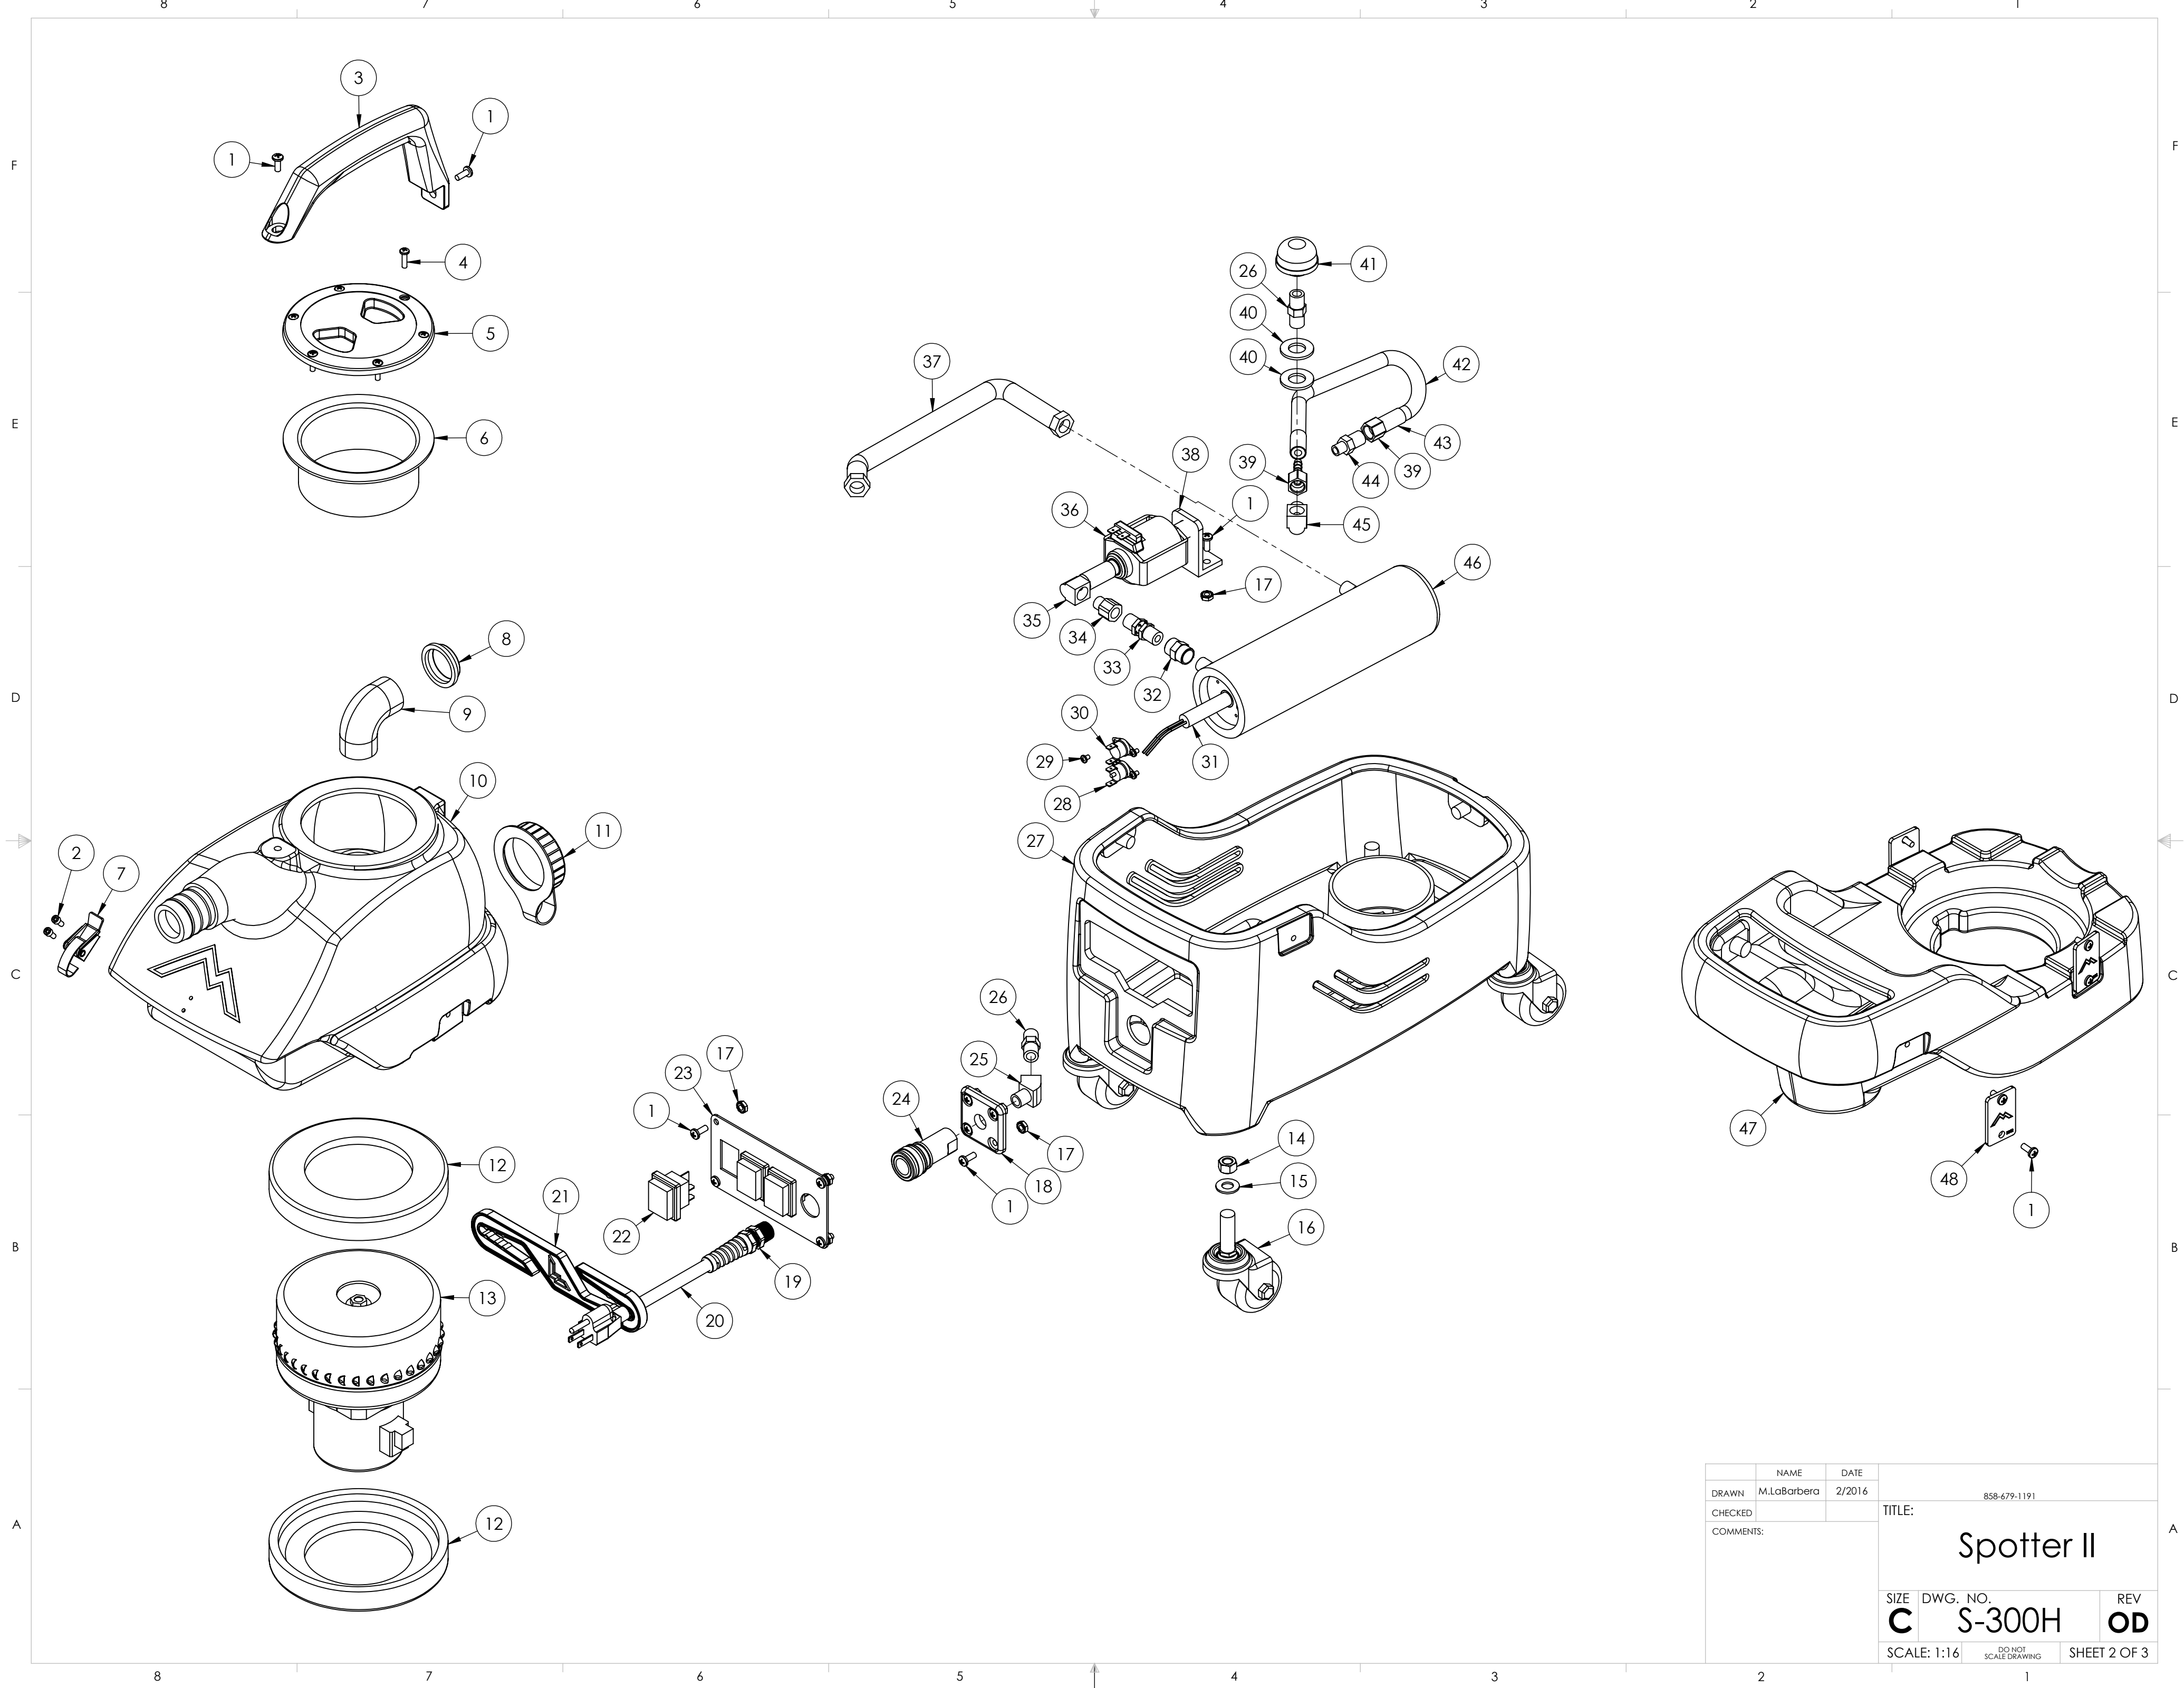

NAME	DATE		
DRAWN	M.LaBarbera	2/2016	858-679-1191	
CHECKED			TITLE:	
COMMENTS:			Spotter II	
	SIZE	DWG. NO.	REV	
	C	S-300H	OD	
	SCALE: 1:16	DO NOT SCALE DRAWING	SHEET 2 OF 3