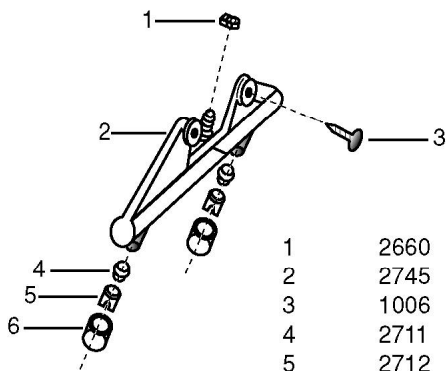

- |    |       |                       |
|----|-------|-----------------------|
| 1  | 2660  | Hose Clamp            |
| 2  | 0725  | Screw for 0724        |
| 3  | 0726  | Plastic Valve         |
| 4  | 2752  | Hose Barb             |
| 5  | 1514  | Adapter for Q.D.      |
| 6  | 1985  | Wand Tube             |
| 7  | 1035  | Hex Nut for 0724      |
| 8  | 0723  | Solution Hose         |
| 9  | 0711  | Hose Clamp            |
| 10 | 0724  | "O" Ring Valve Holder |
| 11 | 1067  | Rivet                 |
| 12 | 0658  | Wand Head Plate       |
| 13 | 1987  | Wand Head             |
| 14 | 50538 | Quick Disconnect      |

- |   |      |                   |
|---|------|-------------------|
| 1 | 2660 | Hose Clamp        |
| 2 | 2745 | Spray Bar         |
| 3 | 1006 | Screw             |
| 4 | 2711 | Solution Strainer |
| 5 | 2712 | Spray Jet         |
| 6 | 2713 | Housing Spray Jet |