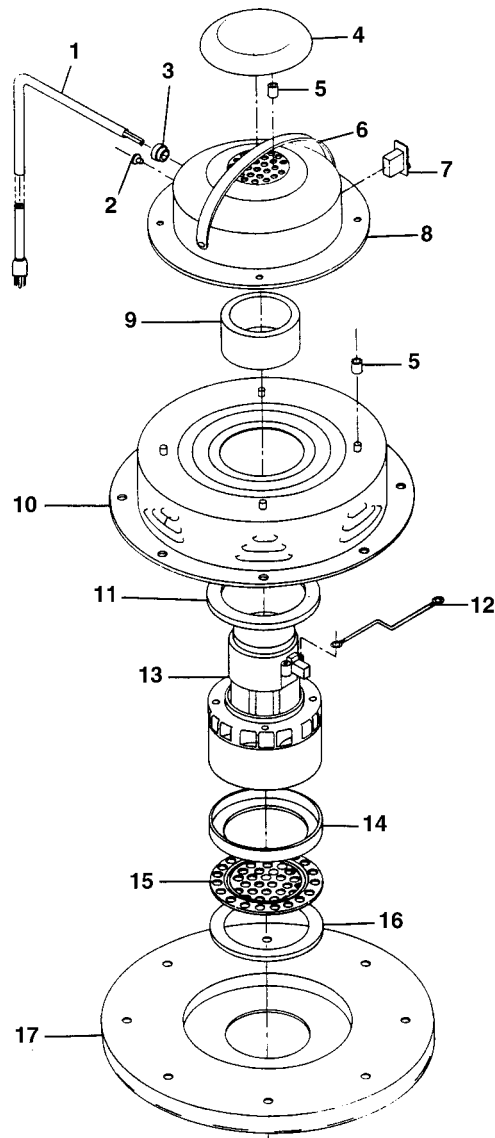

PULLMAN-HOLT

Replacement Parts List

Save For Future Reference

Model 102DA & 102ASBDrum

Drum Adapters

REPLACEMENT PARTS LIST: MOTORHEAD ASSEMBLY

Ref. No.	Part No.	Description	Qty.
1	B701062	Cord Set	1
2	B910014	Ground Screw	1
3	B701063	Strain Relief	1
4	B600404	Splash Cover	1
5	B910055	Spacer	7
6	B911974	Handle	1
7	B701061	Rocker Switch	1
8	B522099	Dome	1
9	B521533	Gasket	1
10	B527458	Blower Chamber Assembly	1
11	B911803	Gasket	1
12	B910004	Wire Assembly	1
13	B527297	Motor Assembly	1
14	B910091	Gasket	1
15	B913397	Screen Fan Guard	1
16	B911803	Gasket	1
17	B600257	Can Cap	1
18	B522821	Complete Motorhead	1

16" HEPA FILTER

Ref. No.	B Part No.	Description	Qty.
1	B000404	Air Seal Gasket	1
2	B700030	16" Plastic HEPA	1
3	B700017	HEPA Prefilter	1
4	B527383	Velcro	2
5	B700306	Outer Filter	1
6	B000517	Never Clog Bag	1