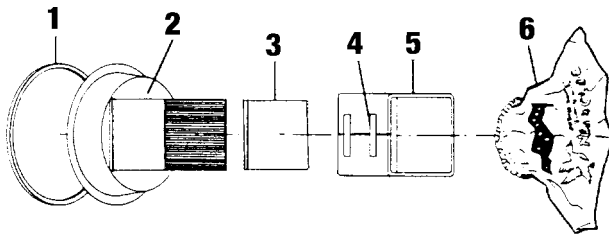

PULLMAN-HOLT

Replacement Parts List

Save For Future Reference

Model 102DA & 102ASBDrum

Drum Adapters

REPLACEMENT PARTS LIST: MOTORHEAD ASSEMBLY

Ref. No.	Part No.	Description	Qty.
1	B701062	Cord Set	1
2	B910014	Ground Screw	1
3	B701063	Strain Relief	1
4	B600404	Splash Cover	1
5	B910055	Spacer	7
6	B911974	Handle	1
7	B701061	Rocker Switch	1
8	B522099	Dome	1
9	B521533	Gasket	1
10	B527458	Blower Chamber Assembly	1
11	B911803	Gasket	1
12	B910004	Wire Assembly	1
13	B527297	Motor Assembly	1
14	B910091	Gasket	1
15	B913397	Screen Fan Guard	1
16	B911803	Gasket	1
17	B600257	Can Cap	1
18	B522821	Complete Motorhead	1

16" HEPA FILTER

Ref. No.	B Part No.	Description	Qty.
1	B000404	Air Seal Gasket	1
2	B700030	16" Plastic HEPA	1
3	B700017	HEPA Prefilter	1
4	B527383	Velcro	2
5	B700306	Outer Filter	1
6	B000517	Never Clog Bag	1