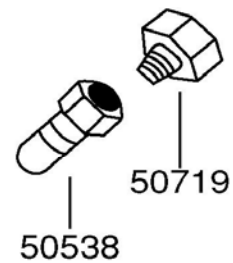

70400B Closed Spray Hand Tool

- 50263 Elbow (45) 1/4 MNPT X 1/4 FNPT
- 50536 BH2 Male QD Large
- 50629 Screw, 10-32 X 1-1/4" RHMS
- 50632 Nut, Hex 10-32
- 70400 Closed Spray Hand Tool Assembly 4.0"
- 70505 Valve, Brass Pistol 300 PSI
- 70510 Valve Repair Kit 300 PSI (Not Shown)
- 70520 Jet, 1/4 Brass, for 70400/70500 Tool
- 70525 Hanger Set (70505 Valve)

Optional

- 50538 BH1 Male QD Small
- 50719 Reducer Fitting 1-1/4" - 1-1/8"

Used for 70400A Hand Tool.