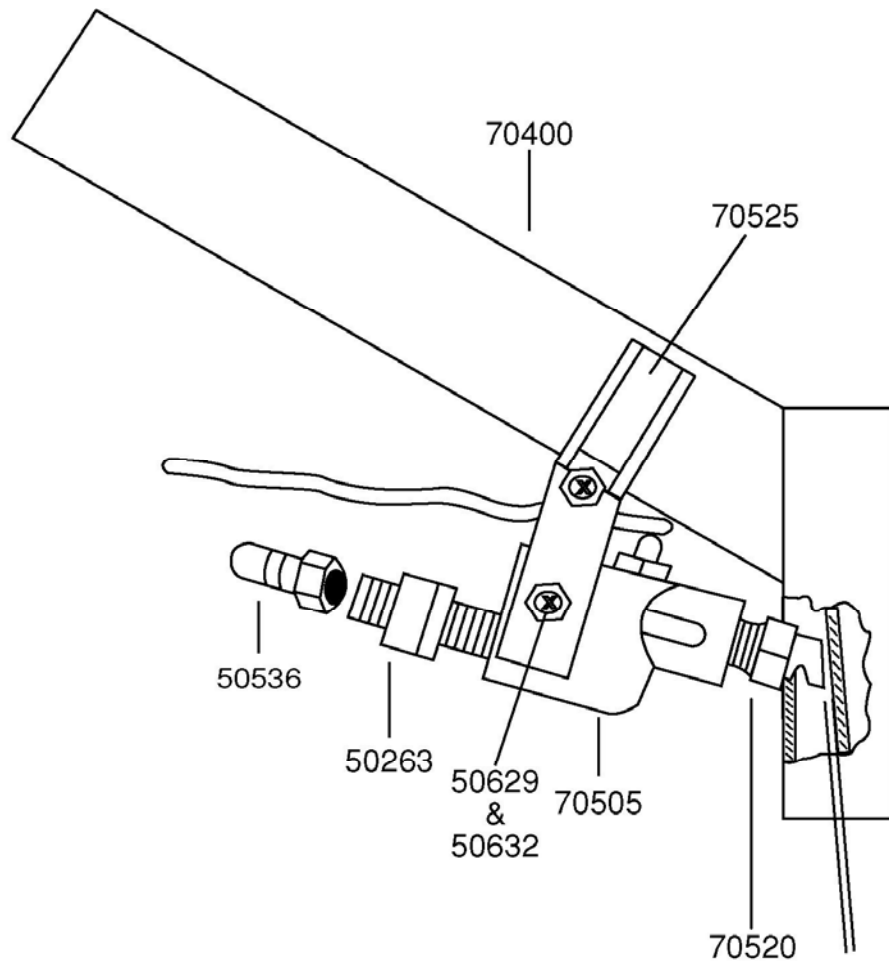

70400B Closed Spray Hand Tool

- 50263 Elbow (45) 1/4 MNPT X 1/4 FNPT
- 50536 BH2 Male QD Large
- 50629 Screw, 10-32 X 1-1/4" RHMS
- 50632 Nut, Hex 10-32
- 70400 Closed Spray Hand Tool Assembly 4.0"
- 70505 Valve, Brass Pistol 300 PSI
- 70510 Valve Repair Kit 300 PSI (Not Shown)
- 70520 Jet, 1/4 Brass, for 70400/70500 Tool
- 70525 Hanger Set (70505 Valve)

Optional

- 50538 BH1 Male QD Small
- 50719 Reducer Fitting 1-1/4" - 1-1/8"

Used for 70400A Hand Tool.