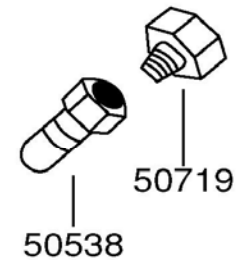

70500B Open Spray Hand Tool

- 50263 Elbow, (45) 1/4 MNPT X 1/4 FNPT**
- 50536 BH2 Male QD Large**
- 50629 Screw, 10-32 X 1/14" RHMS**
- 50632 Nut, Hex 10-32**
- 70500 Open Spray Hand Tool Assembly 4.0"**
- 70505 Valve, Brass Pistol 300 PSI**
- 70520 Jet, 1/4 Brass, for 70400/70500 Tool**
- 70525 Hanger Set (70505 Valve)**
- 70510 Valve Repair kit, 300 PSI (Not Shown)**

Optional

- 50538 BH1 Male QD Small**
- 50719 Reducer Fitting 1-1/4" - 1-1/8"**

Used for 70500A Hand Tool.