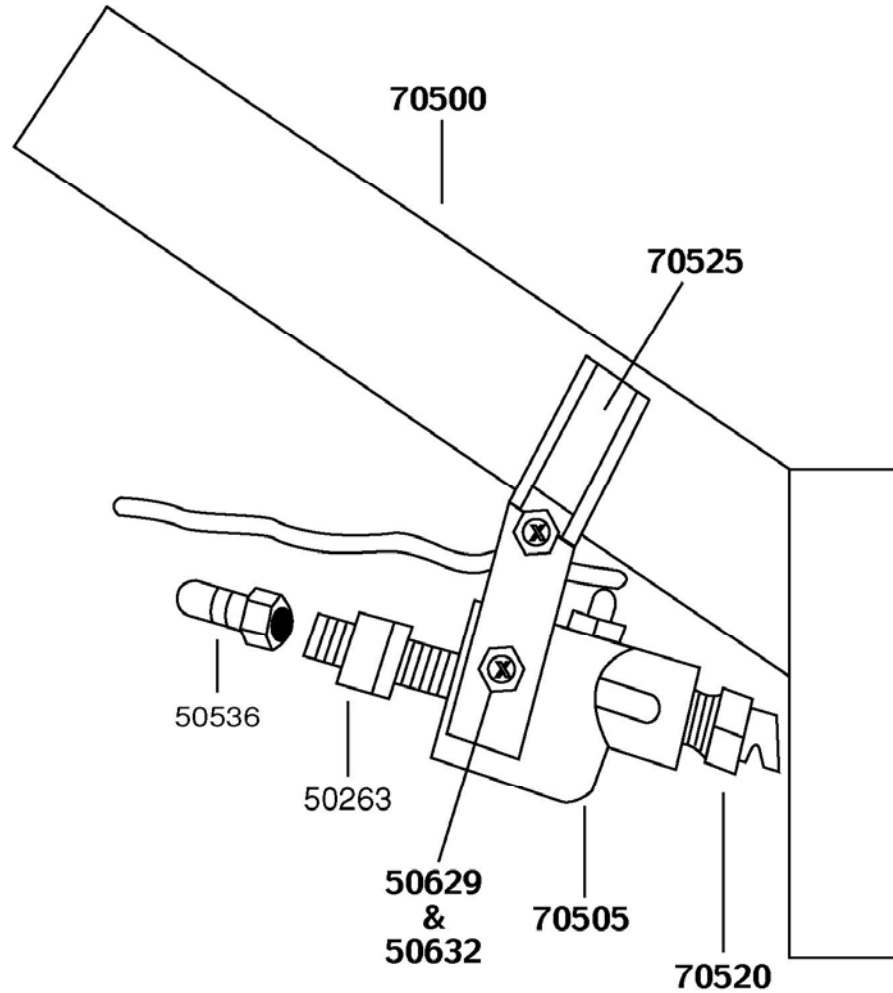

70500B Open Spray Hand Tool

- 50263 Elbow, (45) 1/4 MNPT X 1/4 FNPT**
- 50536 BH2 Male QD Large**
- 50629 Screw, 10-32 X 1/14" RHMS**
- 50632 Nut, Hex 10-32**
- 70500 Open Spray Hand Tool Assembly 4.0"**
- 70505 Valve, Brass Pistol 300 PSI**
- 70520 Jet, 1/4 Brass, for 70400/70500 Tool**
- 70525 Hanger Set (70505 Valve)**
- 70510 Valve Repair kit, 300 PSI (Not Shown)**

Optional

- 50538 BH1 Male QD Small**
- 50719 Reducer Fitting 1-1/4" - 1-1/8"**

Used for 70500A Hand Tool.