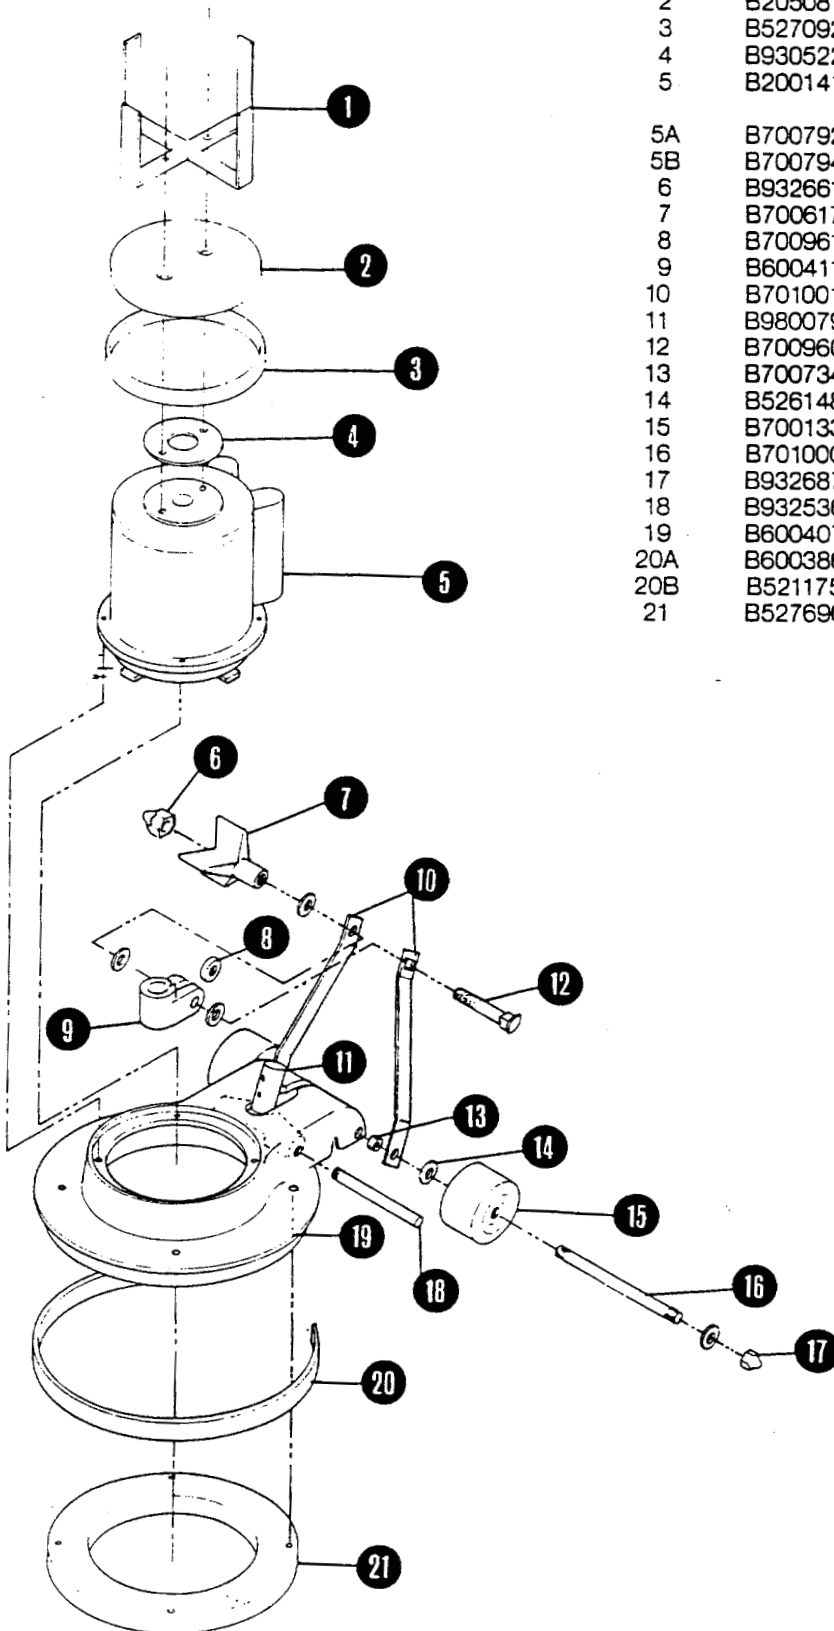

# CHASSIS ASSEMBLY

Ref. No.	Part No.	Description	Qty.
1	B600414	Canopy Weight Bracket	1
2	B205081	Motor Canopy	1
3	B527092	Canopy Bumper	1
4	B930522	Canopy Spacer	1
5	B200141	1½ HP Motor & Gearbox Assembly	1
5A	B700792	Motor Only	1
5B	B700794	Gearbox Only	1
6	B932661	Acorn Nut	1
7	B700617	Kick Latch	1
8	B700961	Spacer	1
9	B600411	Handle Clamp	1
10	B701001	Handle Adjustment Strut	2
11	B980079	Handle Tee	1
12	B700960	Carriage Bolt	1
13	B700734	Spring	2
14	B526148	Washer	6
15	B700133	Wheel	2
16	B701000	Wheel Axle	1
17	B932687	Acorn Nut	2
18	B932536	Handle Tee Shaft	1
19	B600407	16" Chassis	1
20A	B600386	Bumper Only	1
20B	B521175	Insert-Bumper	1
21	B527690	Lead Weight	1

# HANDLE ASSEMBLY

Ref. No.	Part No.	Description	Qty.
1	B527563	Switch Box	1
2	B700413	Handle Grip	1
3	B700414	Trigger Sleeve	1
4	B600412	Trigger	1
5	B932123	Trigger Spring	1
6	B930431	Switch Assembly Consist of Items 7, 8, & 9	1
7	B930428	Insulation Paper	1
8	B930436	Switch Only	1
9	B930429	Bracket Only	1
10	B600421	Trigger Sleeve-Cut	1
11	B524548	Spring Safety Latch	1
12	B524244	Safety Latch	1
13	B524825	Spacer Safety Latch	1
14	B914705	Ring Truarc	1
15	B700412	Handle Grip-Short	1
16	B930404	Cord Set	1
17	B932090	Cord Hook	2
18	B527185	Handle Pipe	1
19	B932059	Strain Relief	1
20	B700547	Cord Set	1
21	B525311	Shroud Restraint	1

# SOLUTION HOSE ASSEMBLY

Ref. No.	Part No.	Description	Qty.
1	B911719	Shut-Off Valve	1
2	B700569	Seal Nut	1
3	B700568	90 degree Elbow	1
4	B700567	Connector	1
5	B200075	Mounting Bracket	1
6	B700570	Male Hose Barb .375NPT	1
7	B700142	Hose	1
8	B700571	Male Hose Barb .250NPT	1
9	B700529	Union Coupling	1
10	B701334	Compression Fitting	1
11	B600476	Solution Tube	1