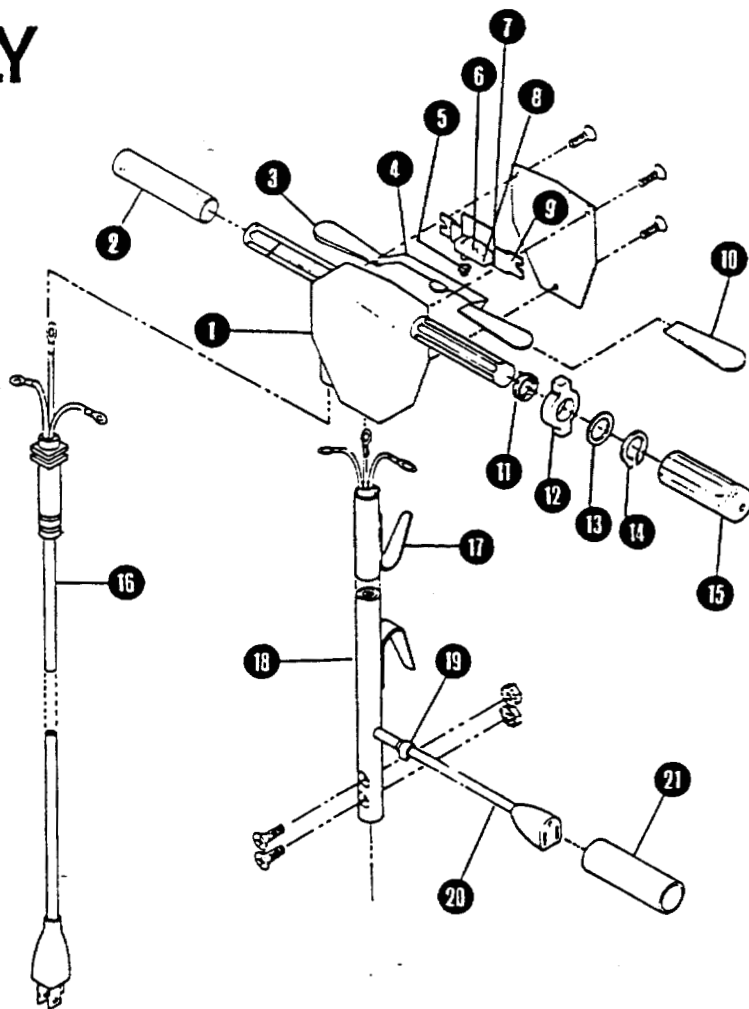

# CHASSIS ASSEMBLY

Ref. No.	Part No.	Description	Qty.
1	B600414	Canopy Weight Bracket	1
2	B205081	Motor Canopy	1
3	B527092	Canopy Bumper	1
4	B930522	Canopy Spacer	1
5	B200141	1½ HP Motor & Gearbox Assembly	1
5A	B700792	Motor Only	1
5B	B700794	Gearbox Only	1
6	B932661	Acorn Nut	1
7	B700617	Kick Latch	1
8	B700961	Spacer	1
9	B600411	Handle Clamp	1
10	B701001	Handle Adjustment Strut	2
11	B980079	Handle Tee	1
12	B700960	Carriage Bolt	1
13	B700734	Spring	2
14	B526148	Washer	6
15	B700133	Wheel	2
16	B701000	Wheel Axle	1
17	B932687	Acorn Nut	2
18	B932536	Handle Tee Shaft	1
19	B600407	16" Chassis	1
20A	B600386	Bumper Only	1
20B	B521175	Insert-Bumper	1
21	B527690	Lead Weight	1

# HANDLE ASSEMBLY

Ref. No.	Part No.	Description	Qty.
1	B527563	Switch Box	1
2	B700413	Handle Grip	1
3	B700414	Trigger Sleeve	1
4	B600412	Trigger	1
5	B932123	Trigger Spring	1
6	B930431	Switch Assembly Consist of Items 7, 8, & 9	1
7	B930428	Insulation Paper	1
8	B930436	Switch Only	1
9	B930429	Bracket Only	1
10	B600421	Trigger Sleeve-Cut	1
11	B524548	Spring Safety Latch	1
12	B524244	Safety Latch	1
13	B524825	Spacer Safety Latch	1
14	B914705	Ring Truarc	1
15	B700412	Handle Grip-Short	1
16	B930404	Cord Set	1
17	B932090	Cord Hook	2
18	B527185	Handle Pipe	1
19	B932059	Strain Relief	1
20	B700547	Cord Set	1
21	B525311	Shroud Restraint	1

# SOLUTION HOSE ASSEMBLY

Ref. No.	Part No.	Description	Qty.
1	B911719	Shut-Off Valve	1
2	B700569	Seal Nut	1
3	B700568	90 degree Elbow	1
4	B700567	Connector	1
5	B200075	Mounting Bracket	1
6	B700570	Male Hose Barb .375NPT	1
7	B700142	Hose	1
8	B700571	Male Hose Barb .250NPT	1
9	B700529	Union Coupling	1
10	B701334	Compression Fitting	1
11	B600476	Solution Tube	1